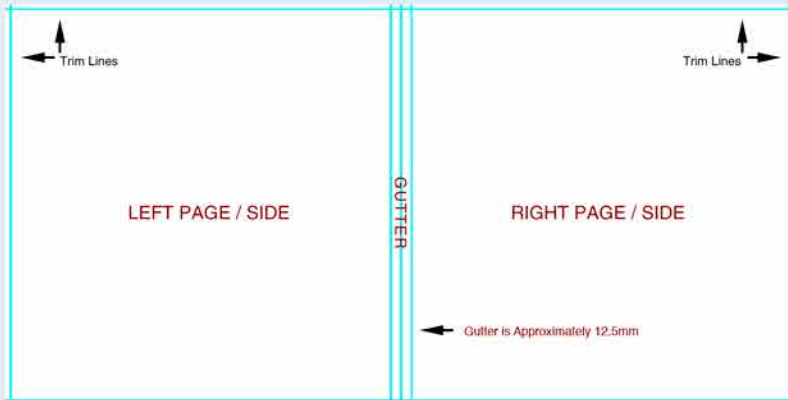

All Book Bound EX jackets will also be printed exactly as cover file 000000.jpg.

BLANK TEMPLATE - INSIDE PAGES

BLANK TEMPLATE - INSIDE PAGES

Resolution: 271 dpi
Trim: Approximately 3 mm
Gutter: Approximately 12.5 mm